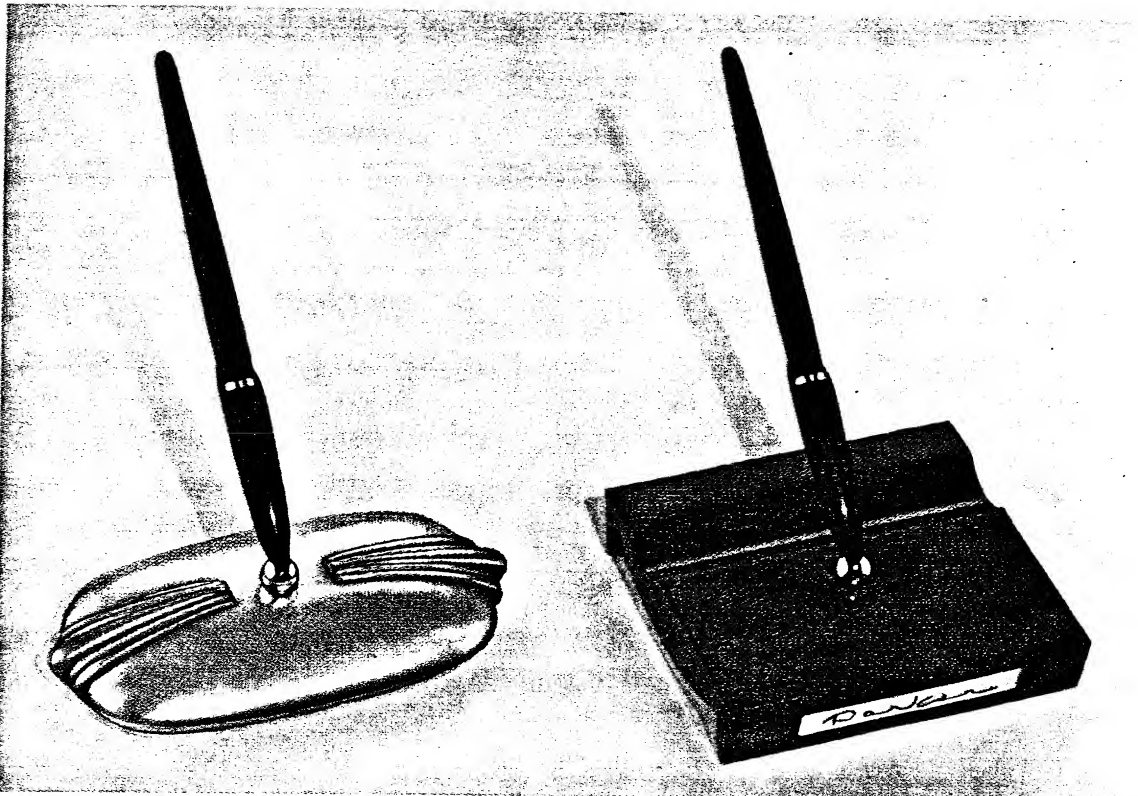

Parker "51" MAGNETIX Desk Sets

(OUT OF STOCK)

MODEL NO. 90-111

Classic design. Butler-finished cast metal with rounded ends. Black "51" pen and holder, 3¼ x 5¾" . . . . . $17.50.

MODEL NO. 90-108

Black-finished metal with pencil groove. Black "51" pen and holder, 4½ x 5" . . . . . $17.50.